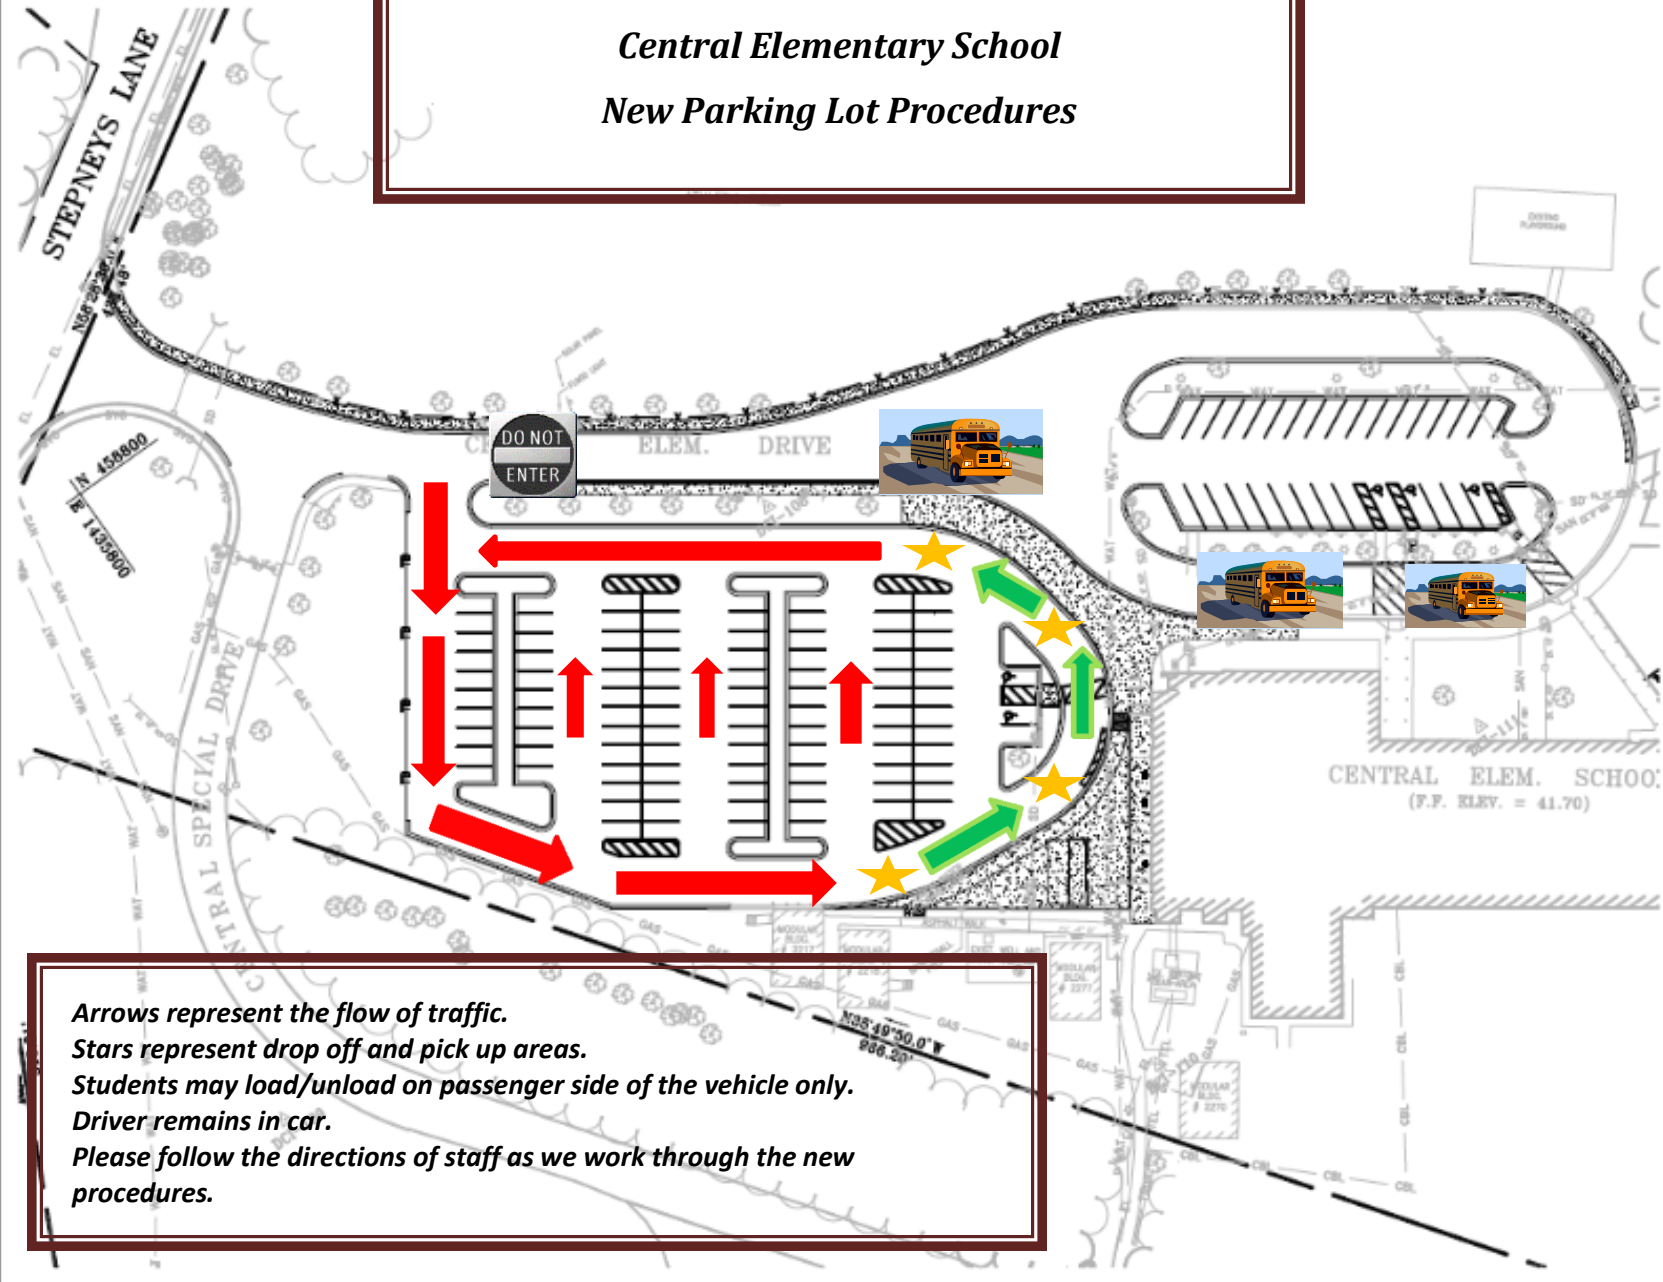

Central Elementary School New Parking Lot Procedures

Arrows represent the flow of traffic.
Stars represent drop off and pick up areas.
Students may load/unload on passenger side of the vehicle only.
Driver remains in car.
Please follow the directions of staff as we work through the new procedures.